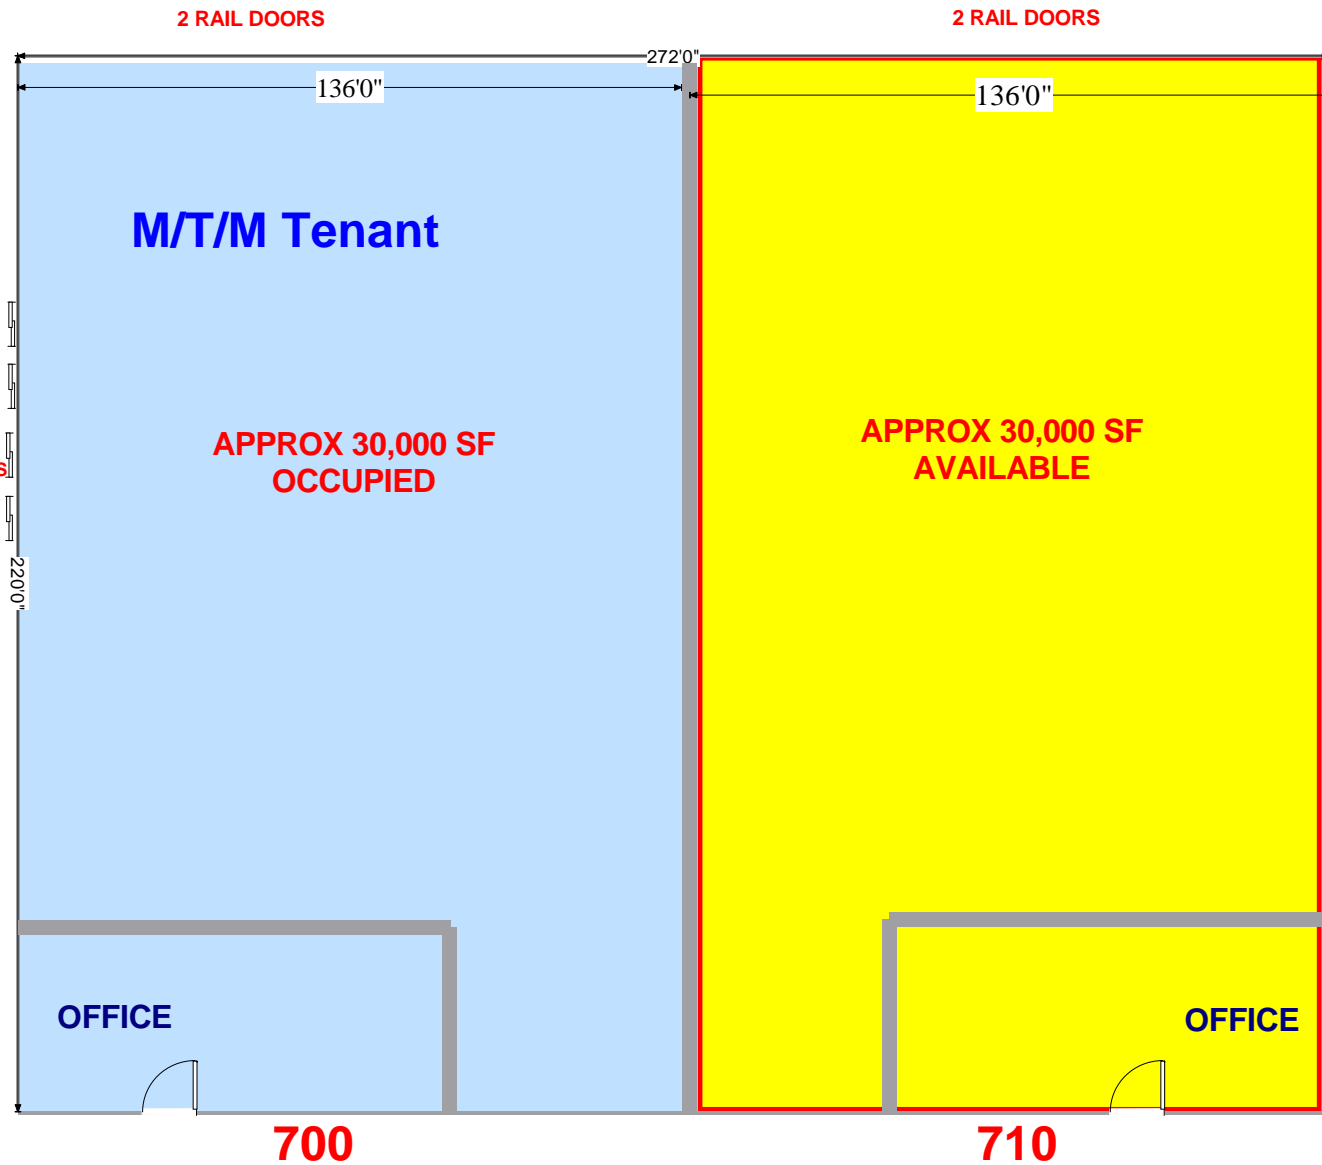

700 - 710 LOYOLA DRIVE

Office / Warehouse

20' CLEAR CEILING HEIGHT
DOCK HIGH TRUCK DOORS
RAIL DOORS
HEATED AND LIGHTED WAREHOUSES
SKYLIGHTS THROUGHOUT

TRUCK COURT AND PARKING

TRUCK COURT AND PARKING

LOYOLA DRIVE